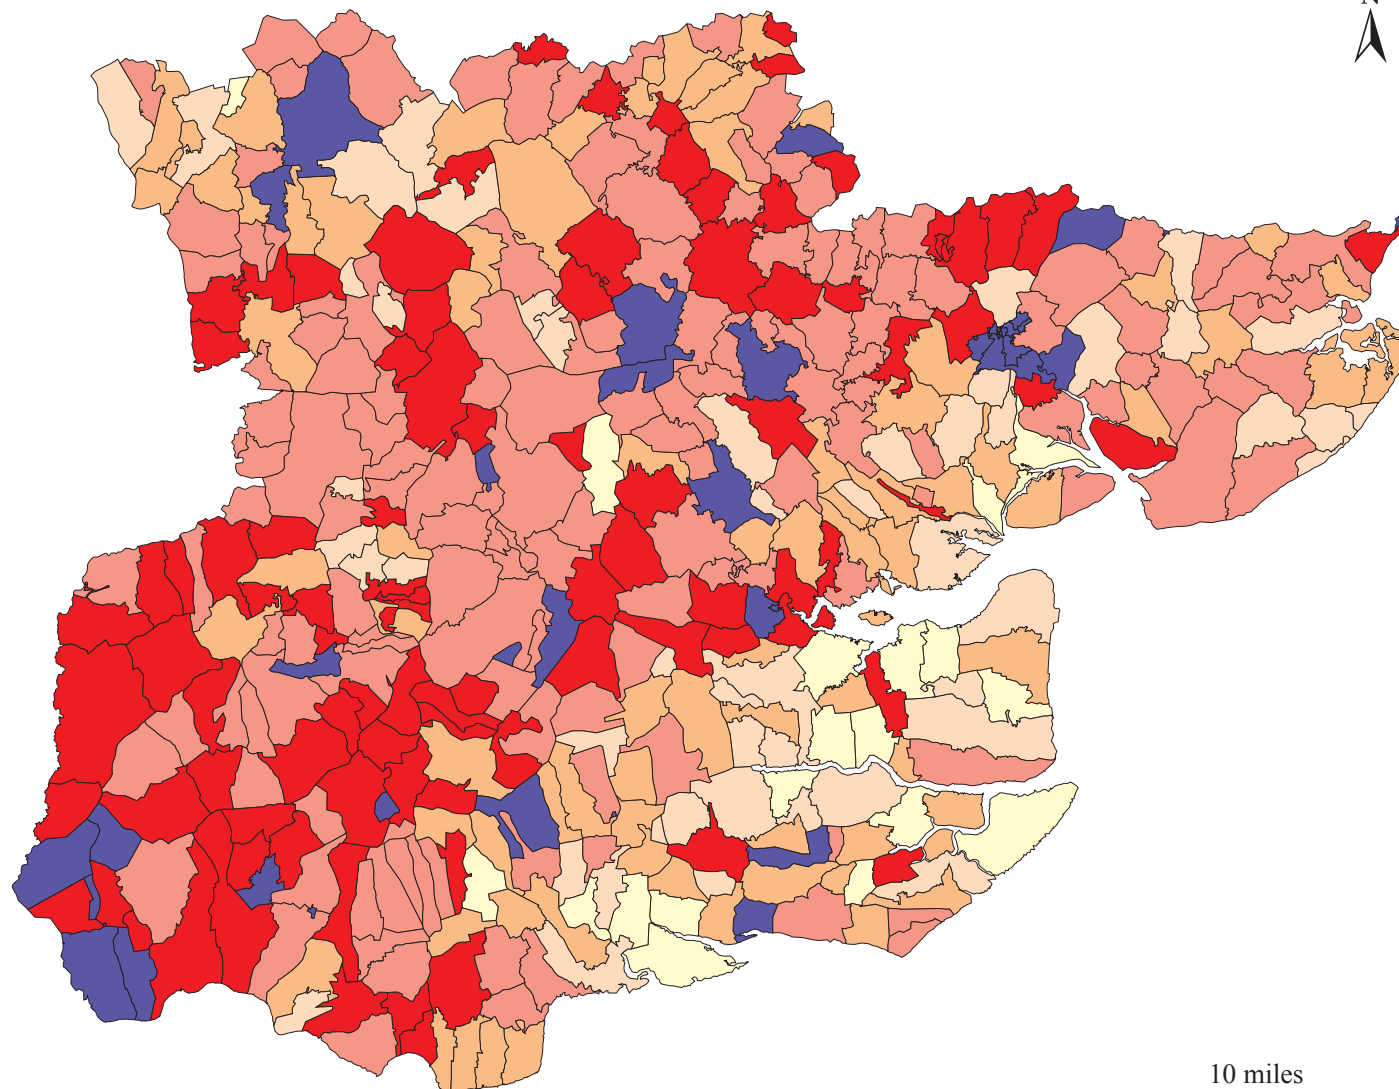

# ESSEX PARISHES

Hearths per 1000 acres

10 miles