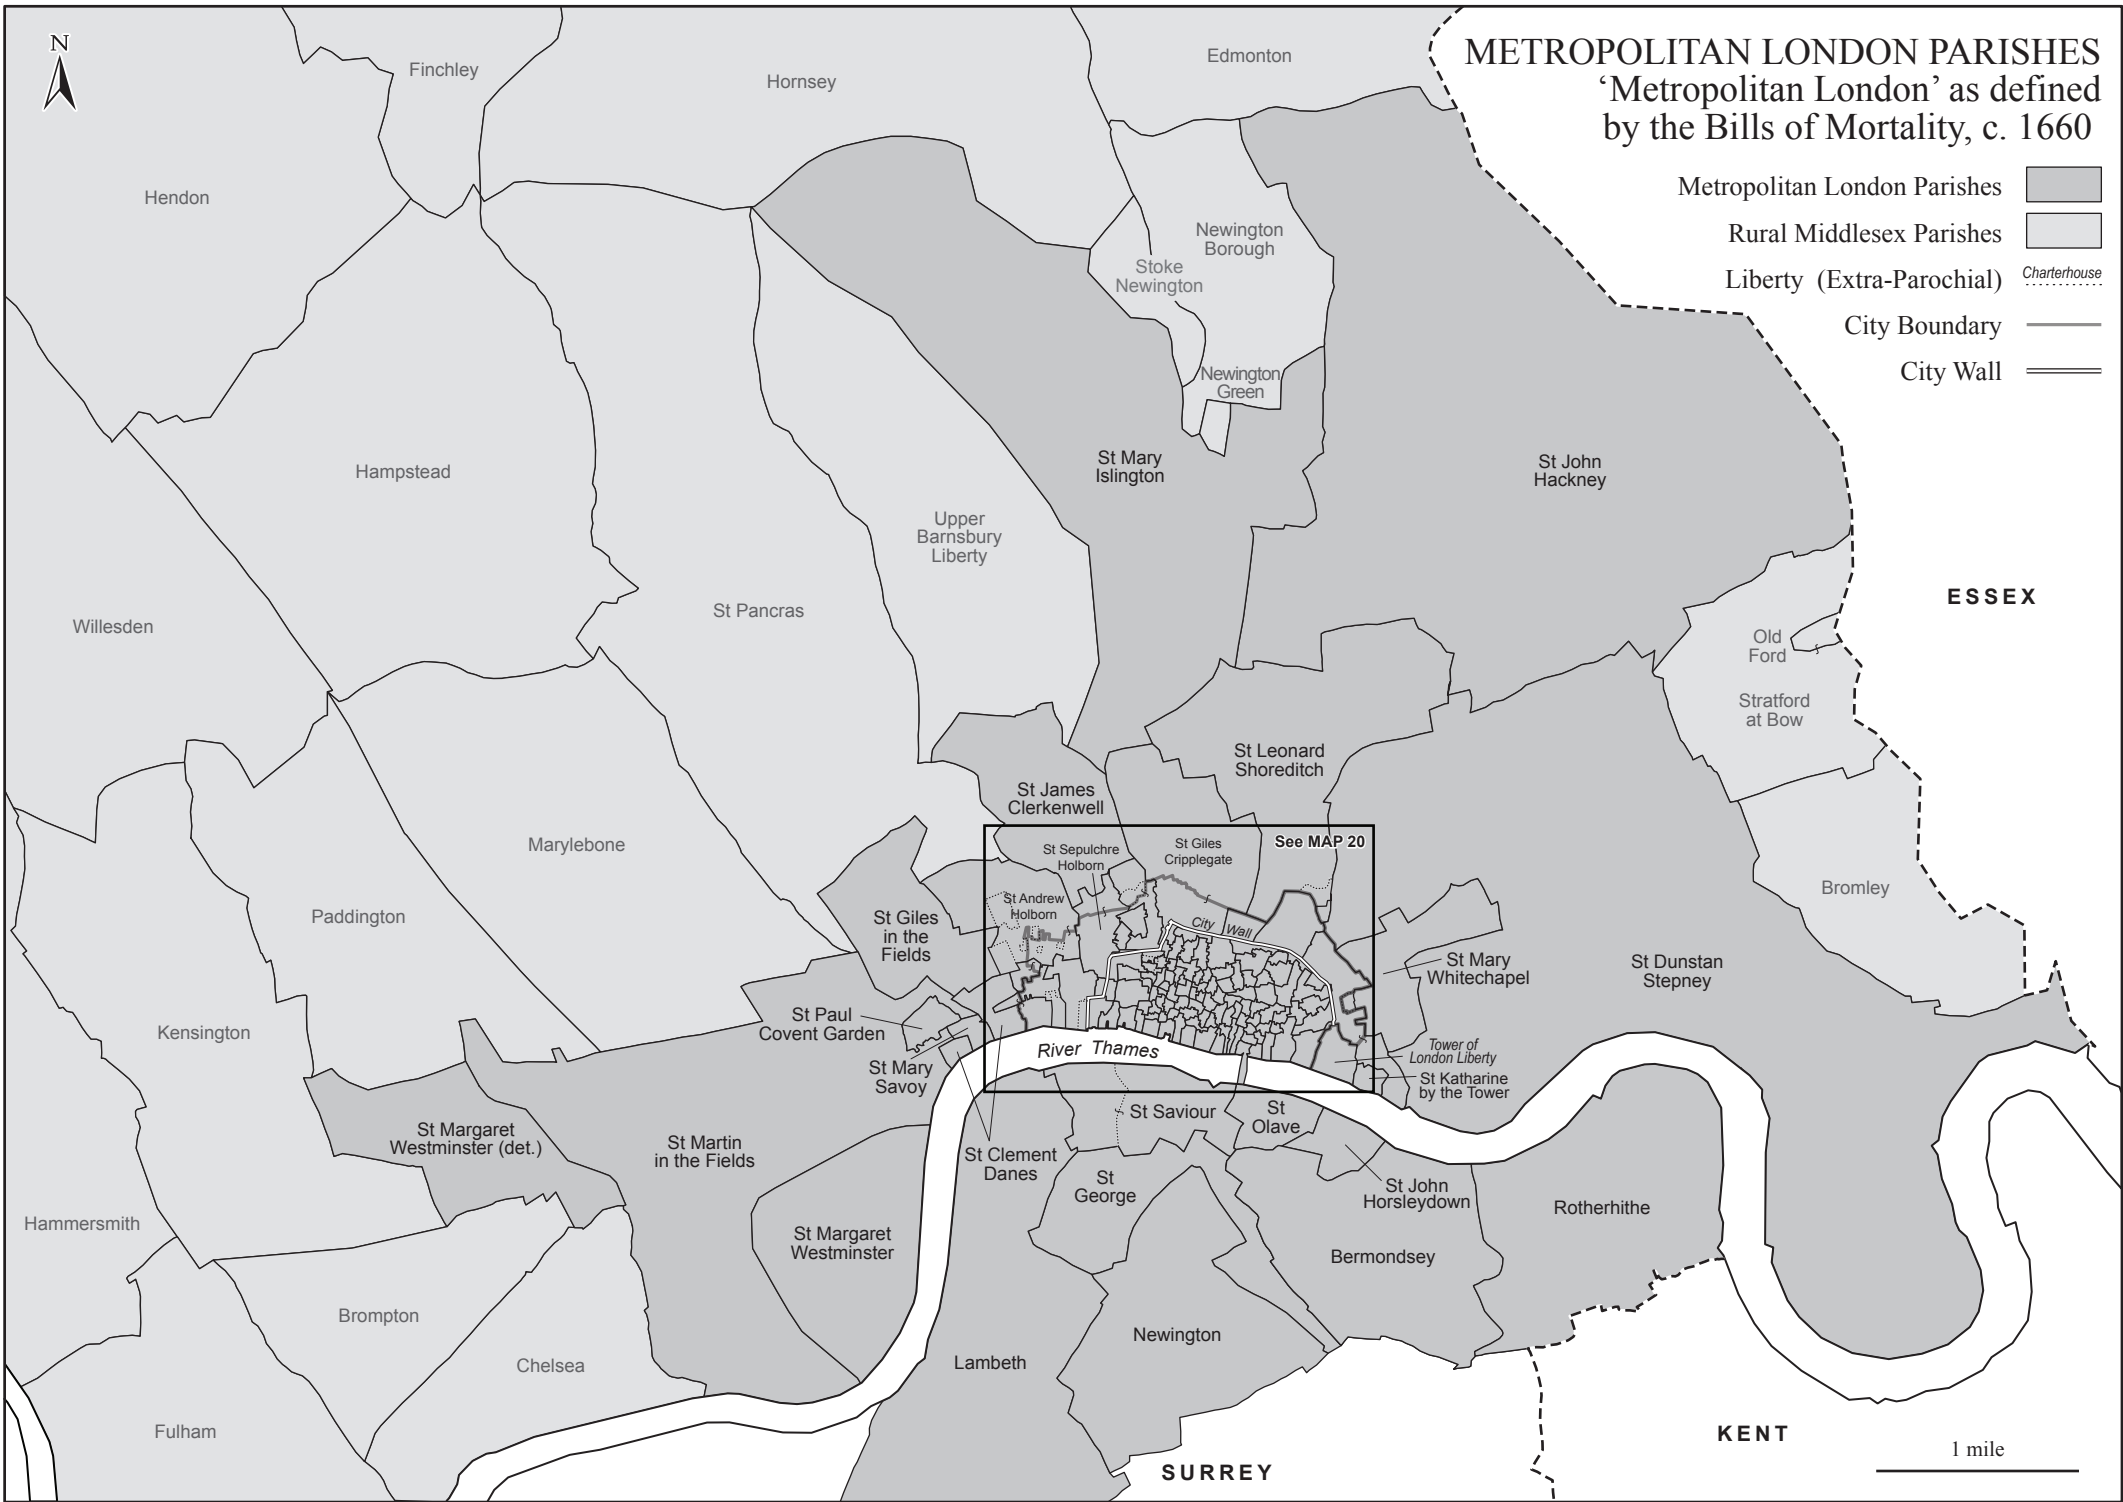

METROPOLITAN LONDON PARISHES 'Metropolitan London' as defined by the Bills of Mortality, c. 1660

- Metropolitan London Parishes 
- Rural Middlesex Parishes 
- Liberty (Extra-Parochial)  Charterhouse
- City Boundary 
- City Wall 

SURREY

KENT

1 mile