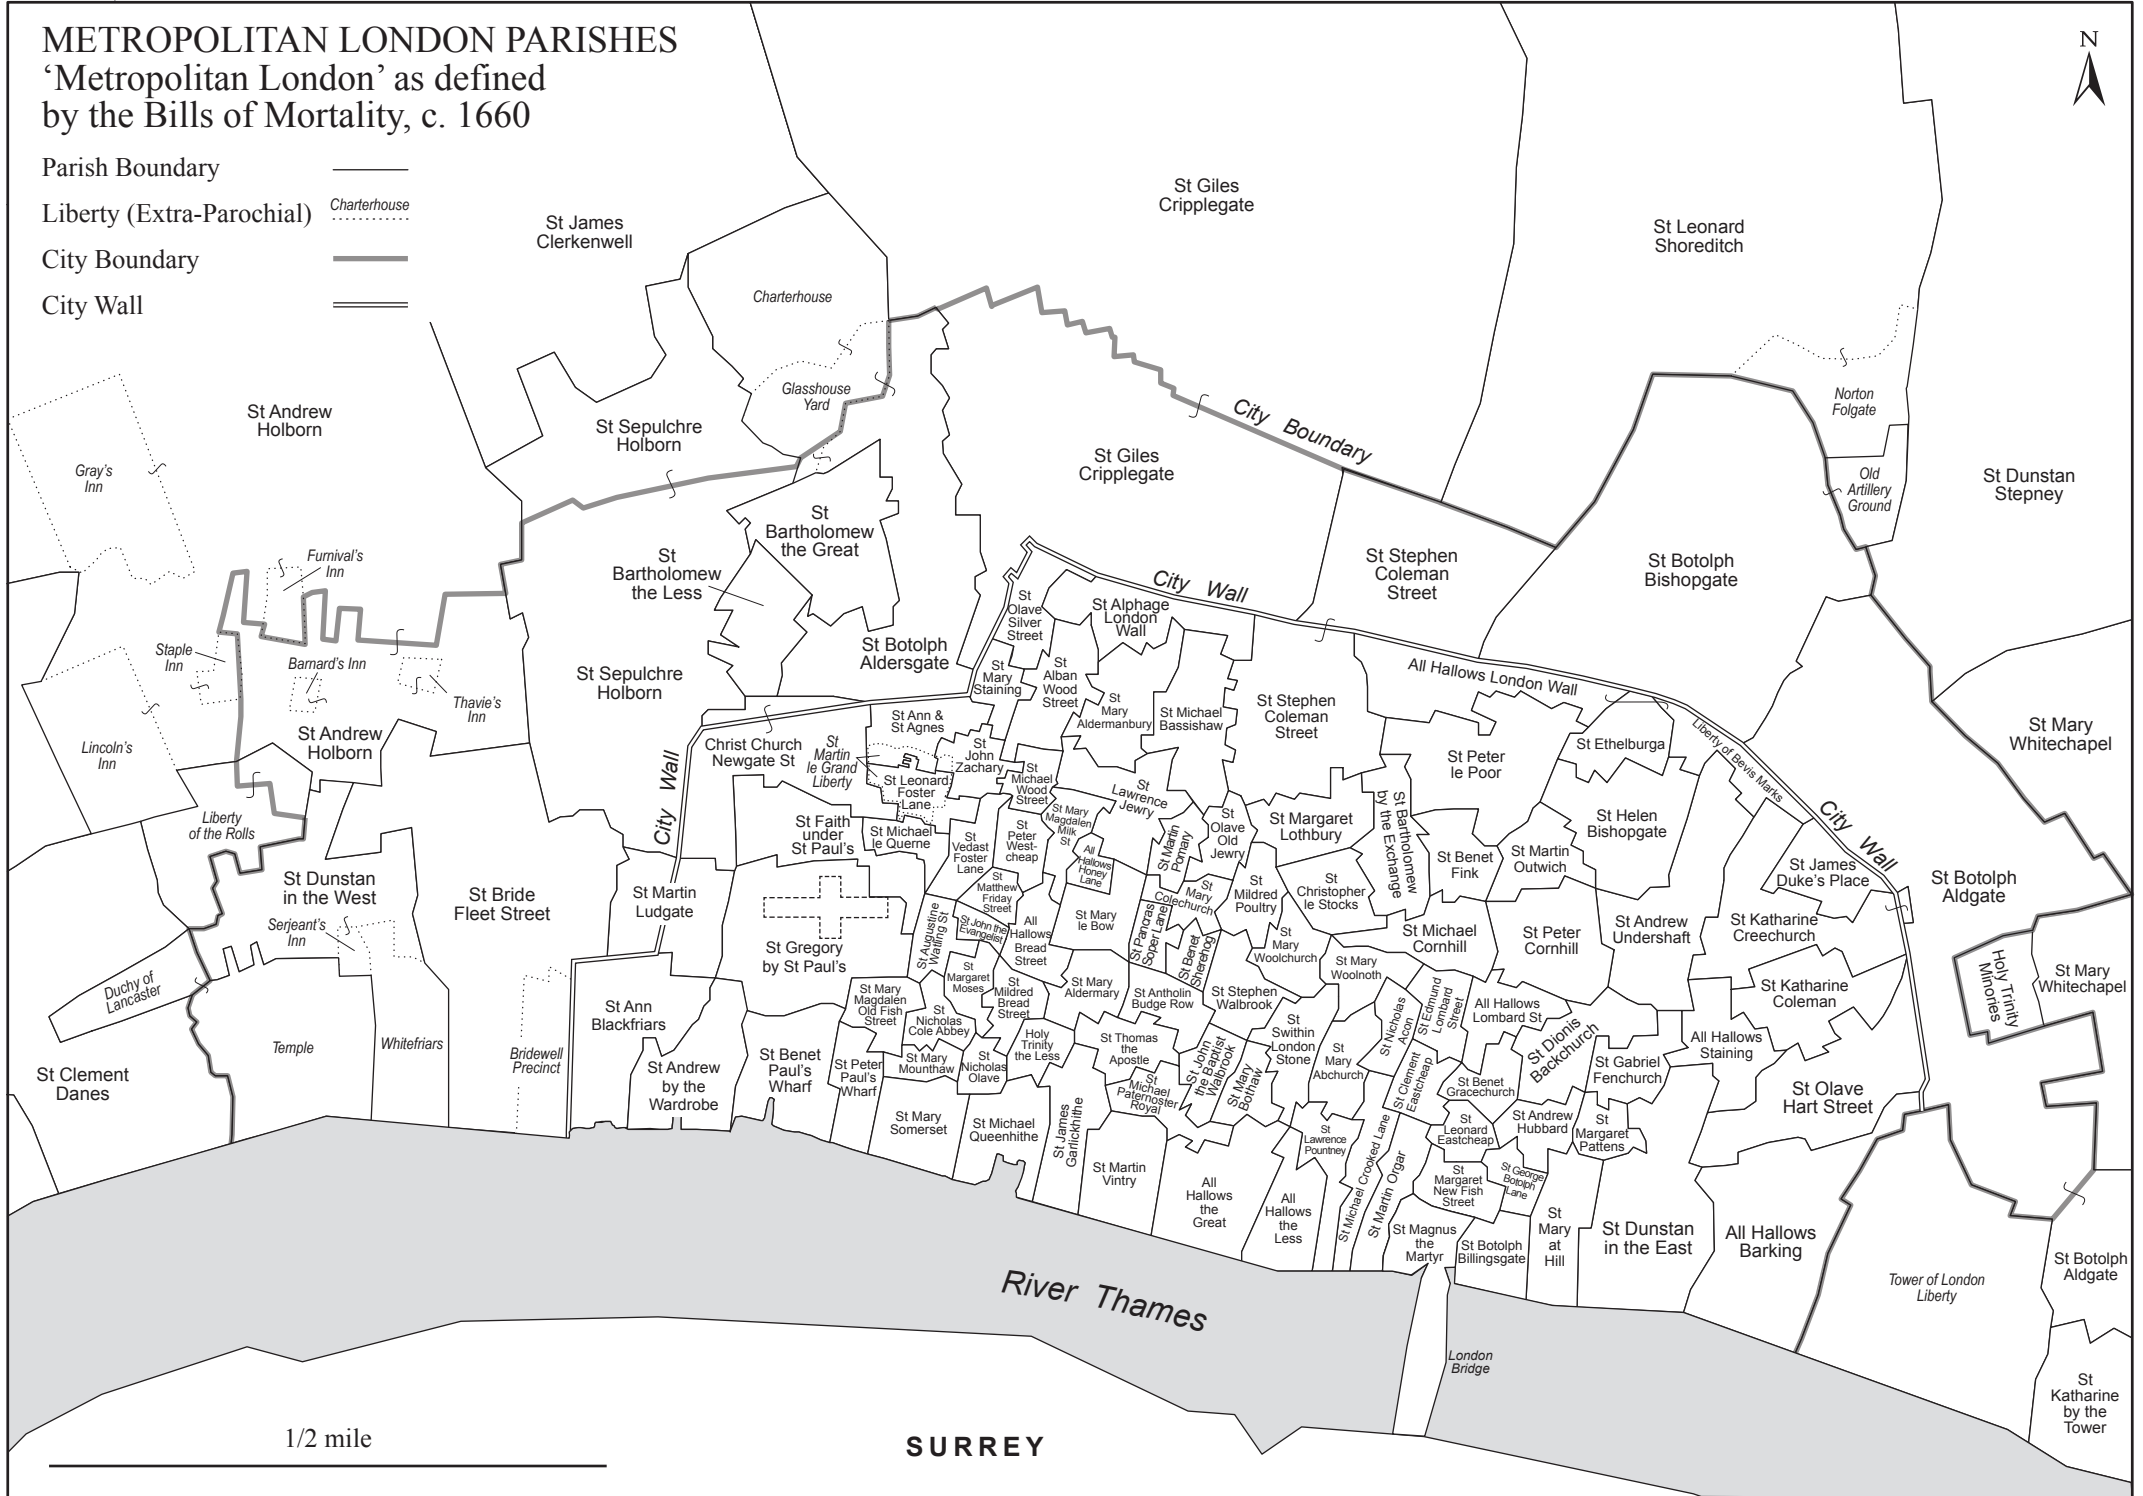

# METROPOLITAN LONDON PARISHES

'Metropolitan London' as defined by the Bills of Mortality, c. 1660

- Parish Boundary ————
- Liberty (Extra-Parochial) *Charterhouse* - - - - -
- City Boundary ————
- City Wall ————

1/2 mile

SURREY