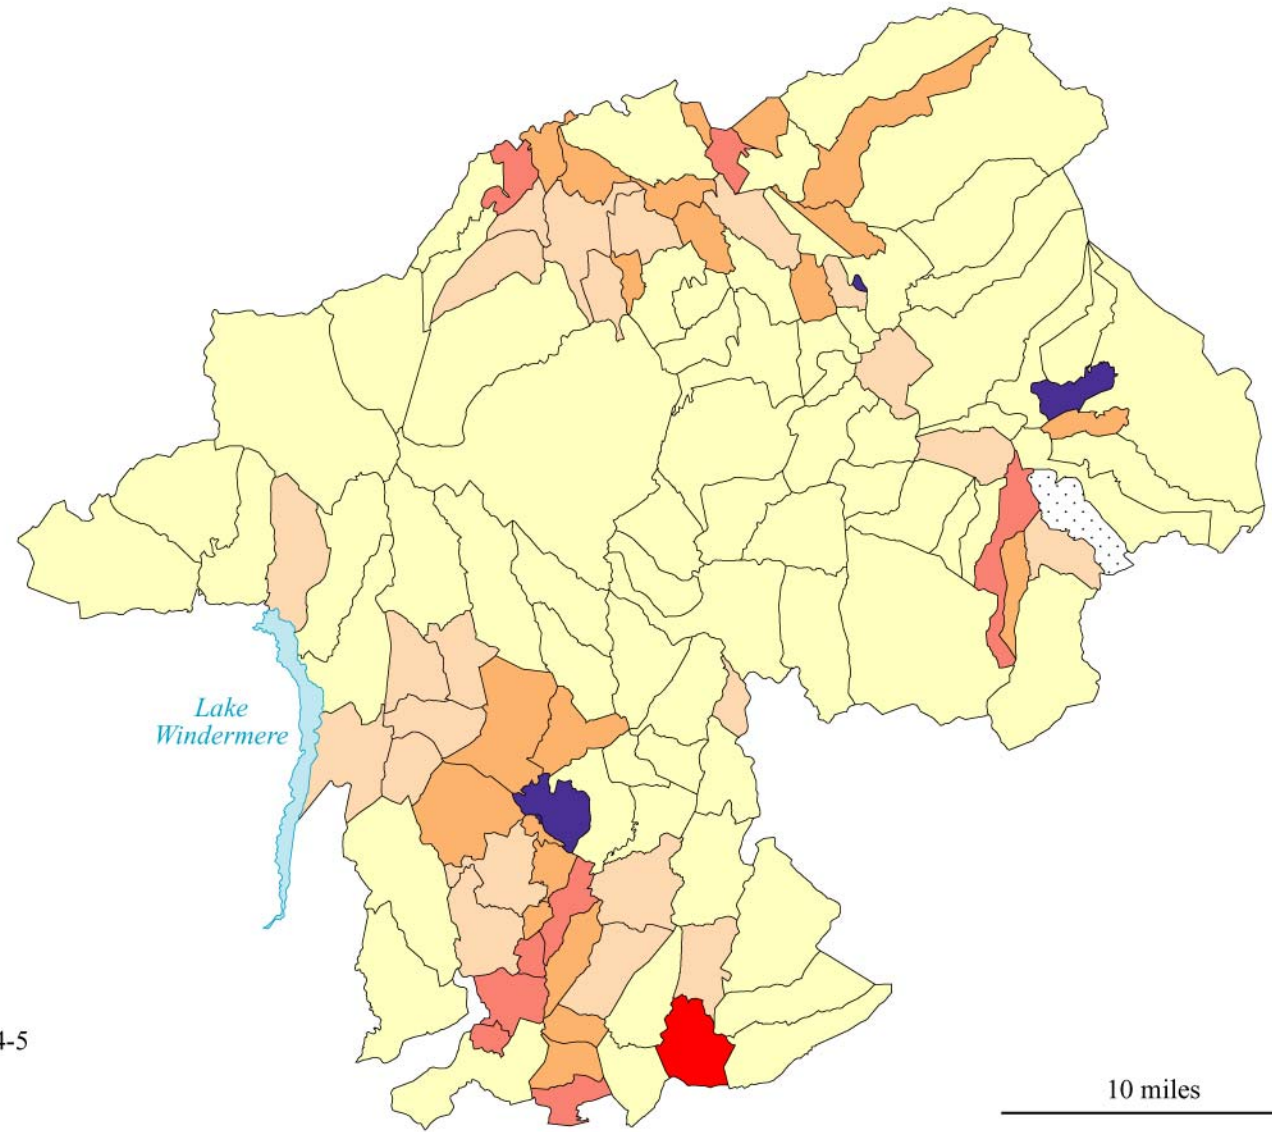

Hearths per 1000 acres, 1670

-  Over 144
-  72 to 144
-  48 to 72
-  36 to 48
-  24 to 36
-  Under 24

? Includes collection area(s) with no exempt recorded

For collection areas which recorded no exempt, see map 9

 Constablewick not identified in 1670

For note on mapping see Appendix III

10 miles

Hearths per 1000 acres, 1674-5

-  Over 144
-  72 to 144
-  48 to 72
-  36 to 48
-  24 to 36
-  Under 24
-  Constablewick not identified in 1674-5

For note on mapping see Appendix III

10 miles