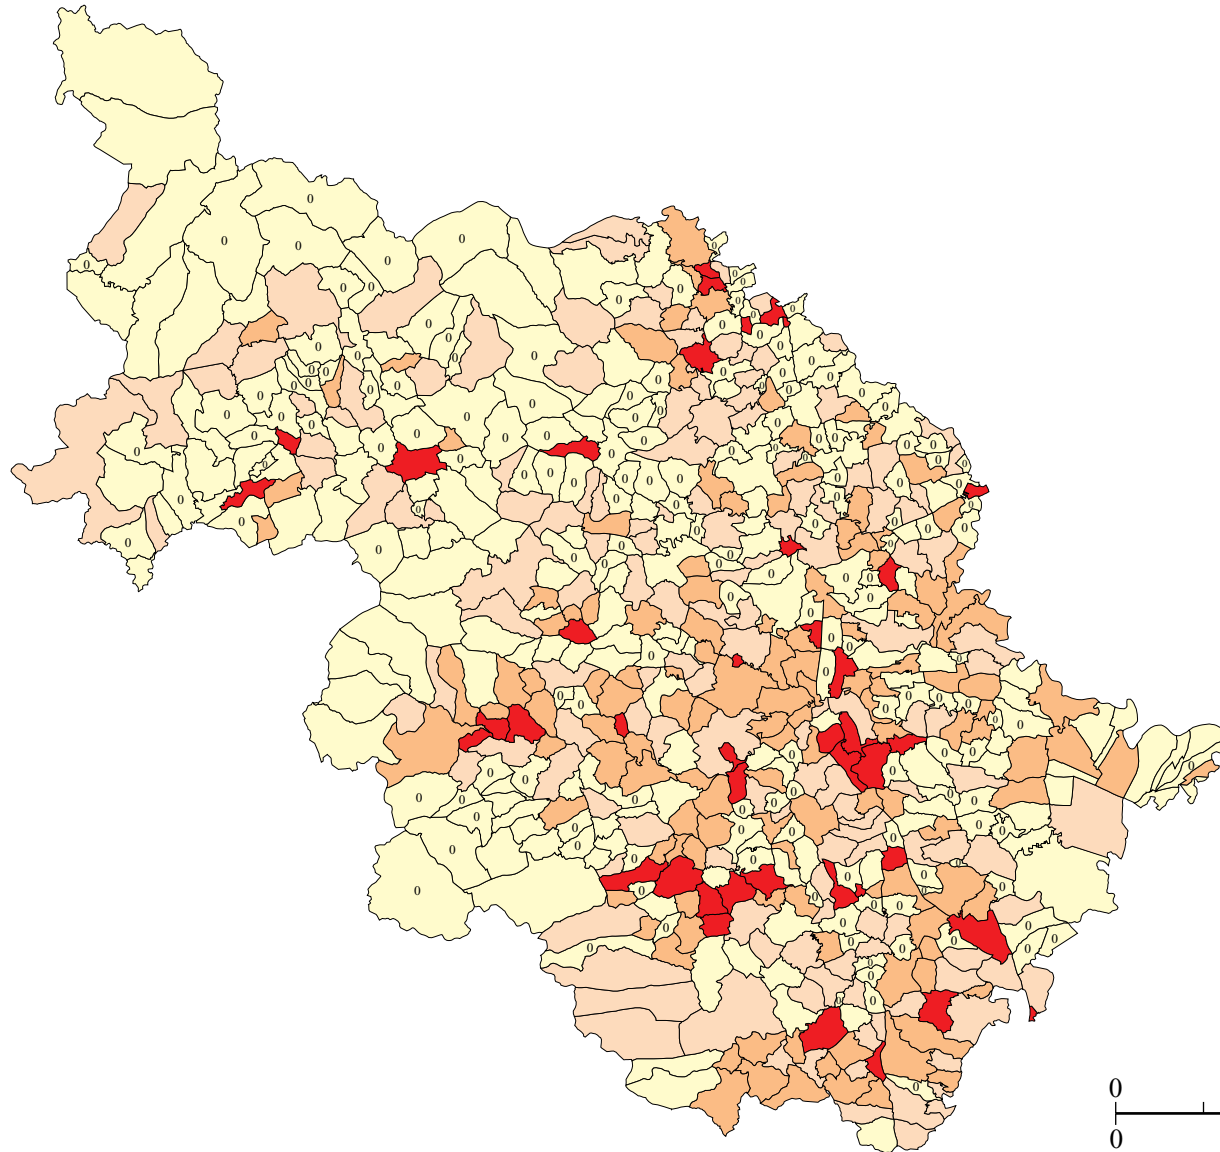

WEST RIDING

Per centage of households
with five to nine hearth houses

-  Over 12%
-  6 to 12
-  3 to 6
-  Under 3
-  0 None
-  No data

0 10 miles
0 20 kms

Map 10. West Riding: per centage of households with five to nine hearth houses