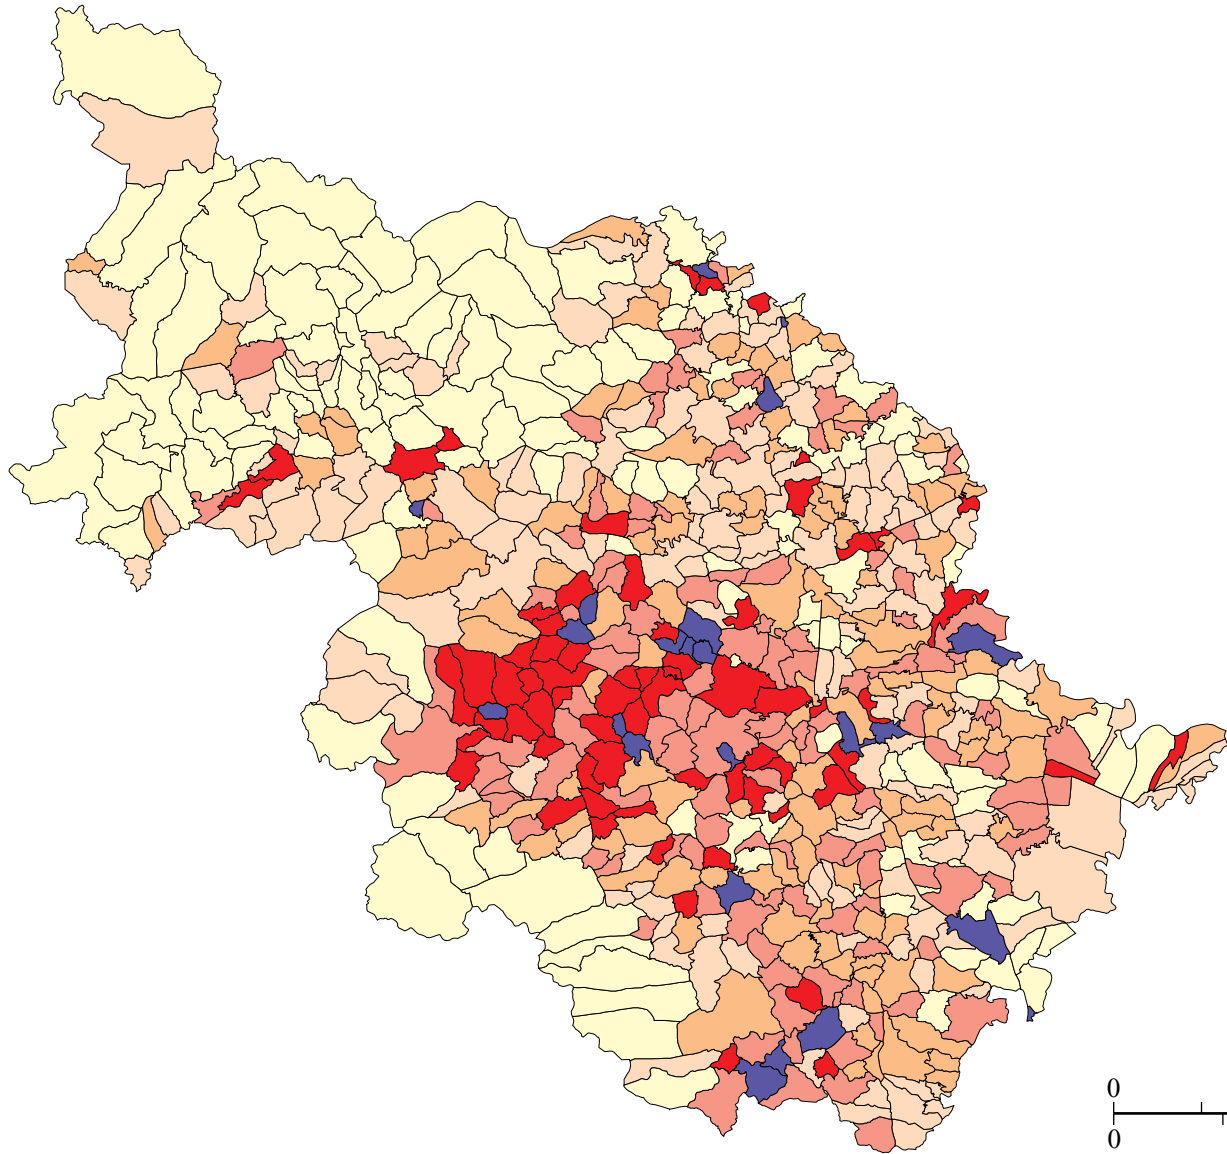

WEST RIDING

Hearths per 1000 acres

Map 12. West Riding: hearths per 1000 acres