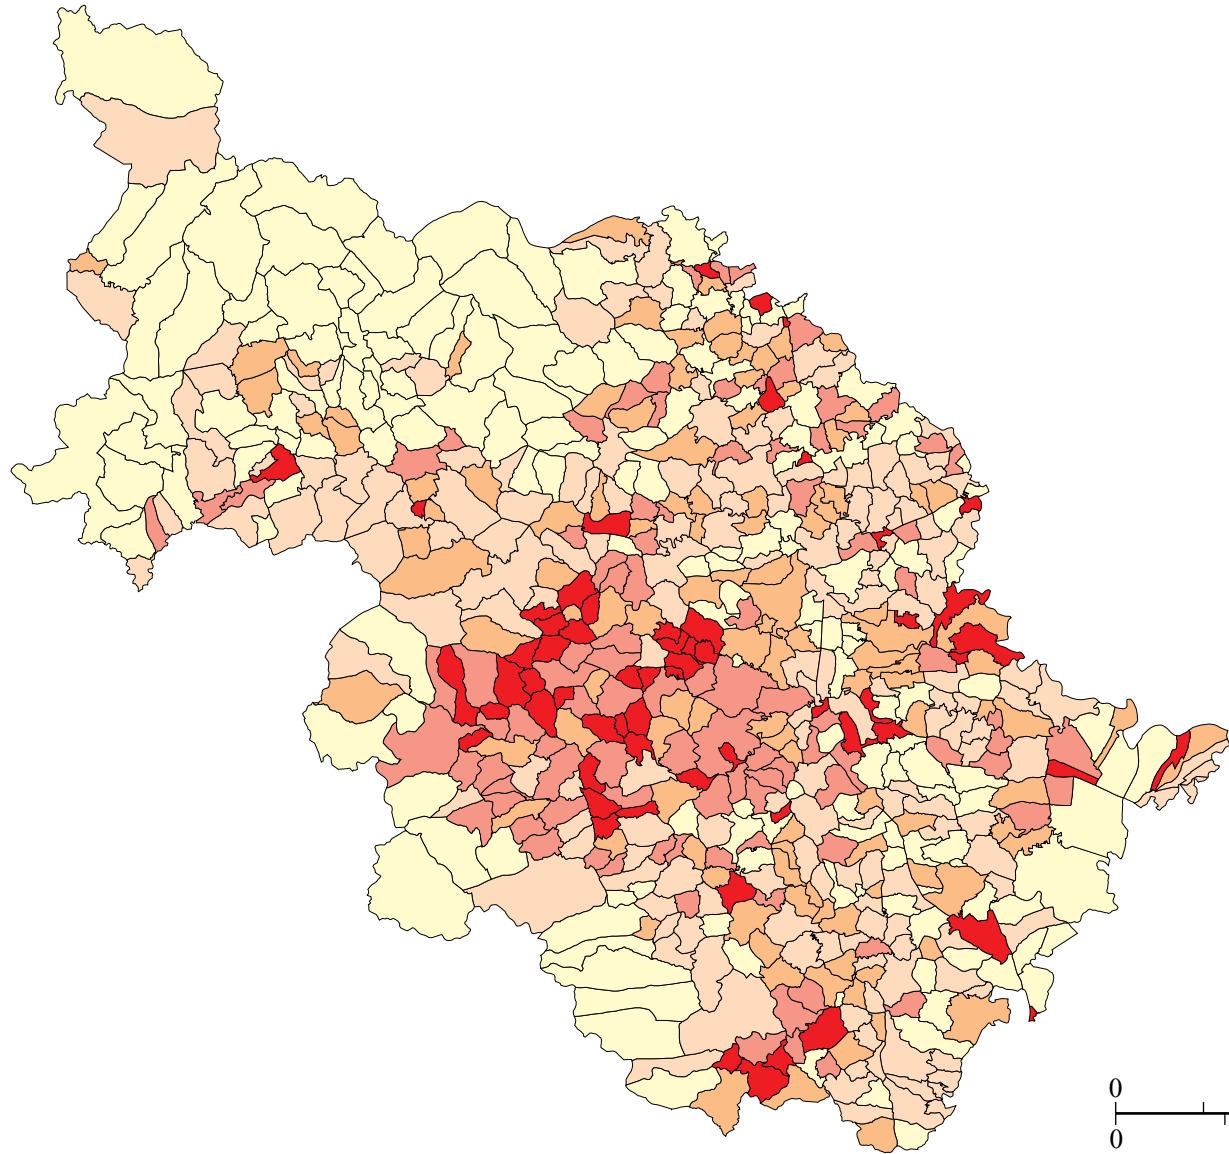

WEST RIDING

Households per 1000 acres

Map 13. West Riding: households per 1000 acres