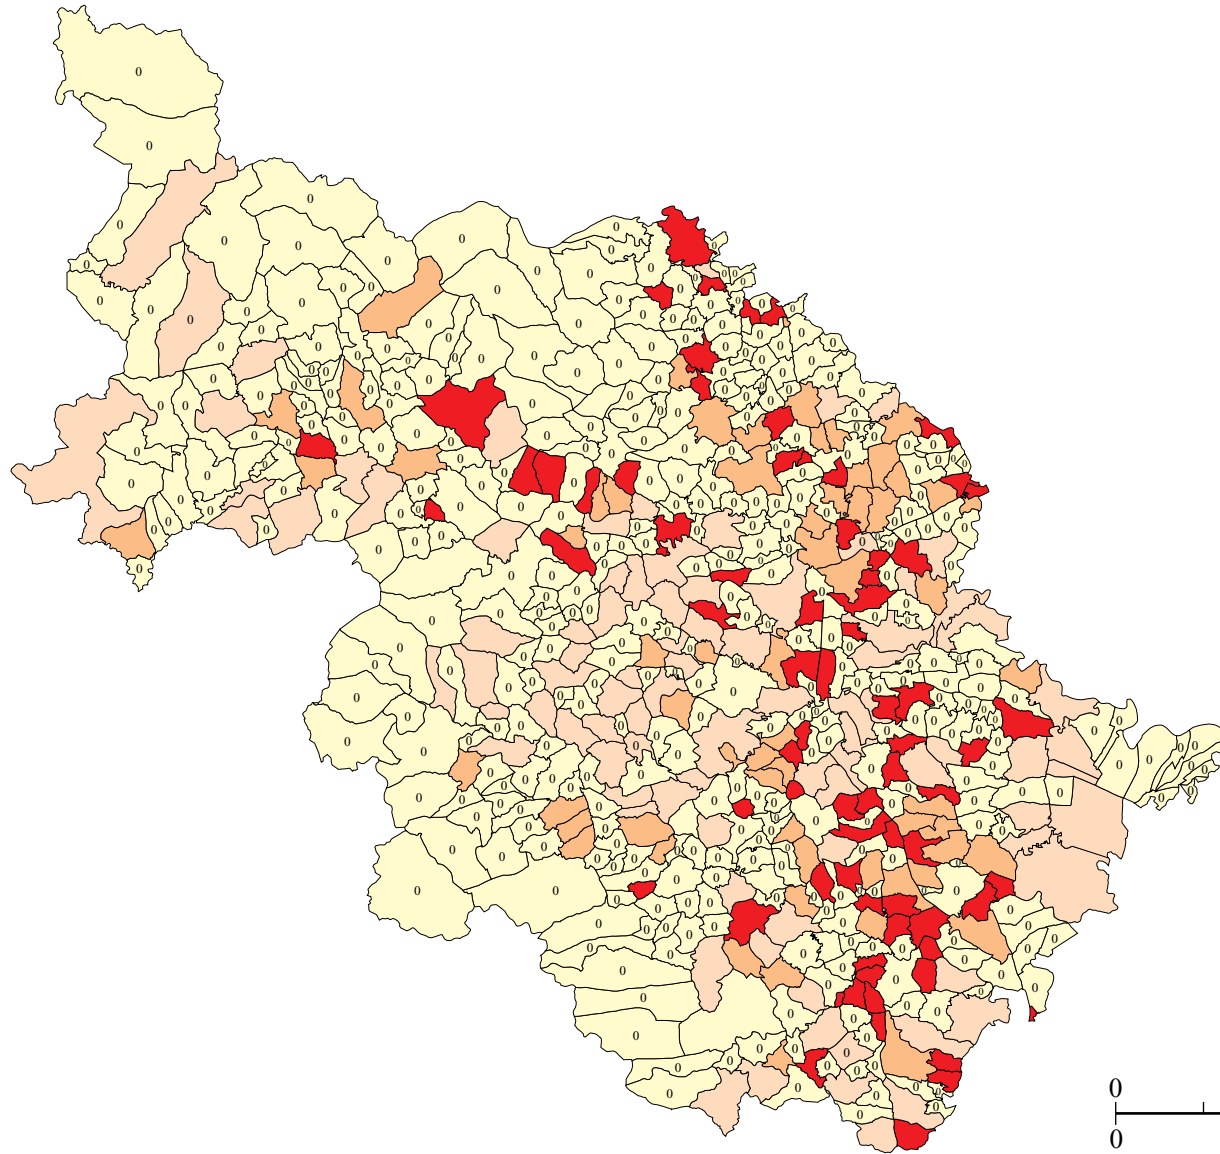

# WEST RIDING

Per centage of households  
with ten or more hearth houses

-  Over 3%
-  2 to 3
-  0.5 to 2
-  Under 0.5
-  None
-  No data

Map 14. West Riding: per centage of households with ten or more hearth houses